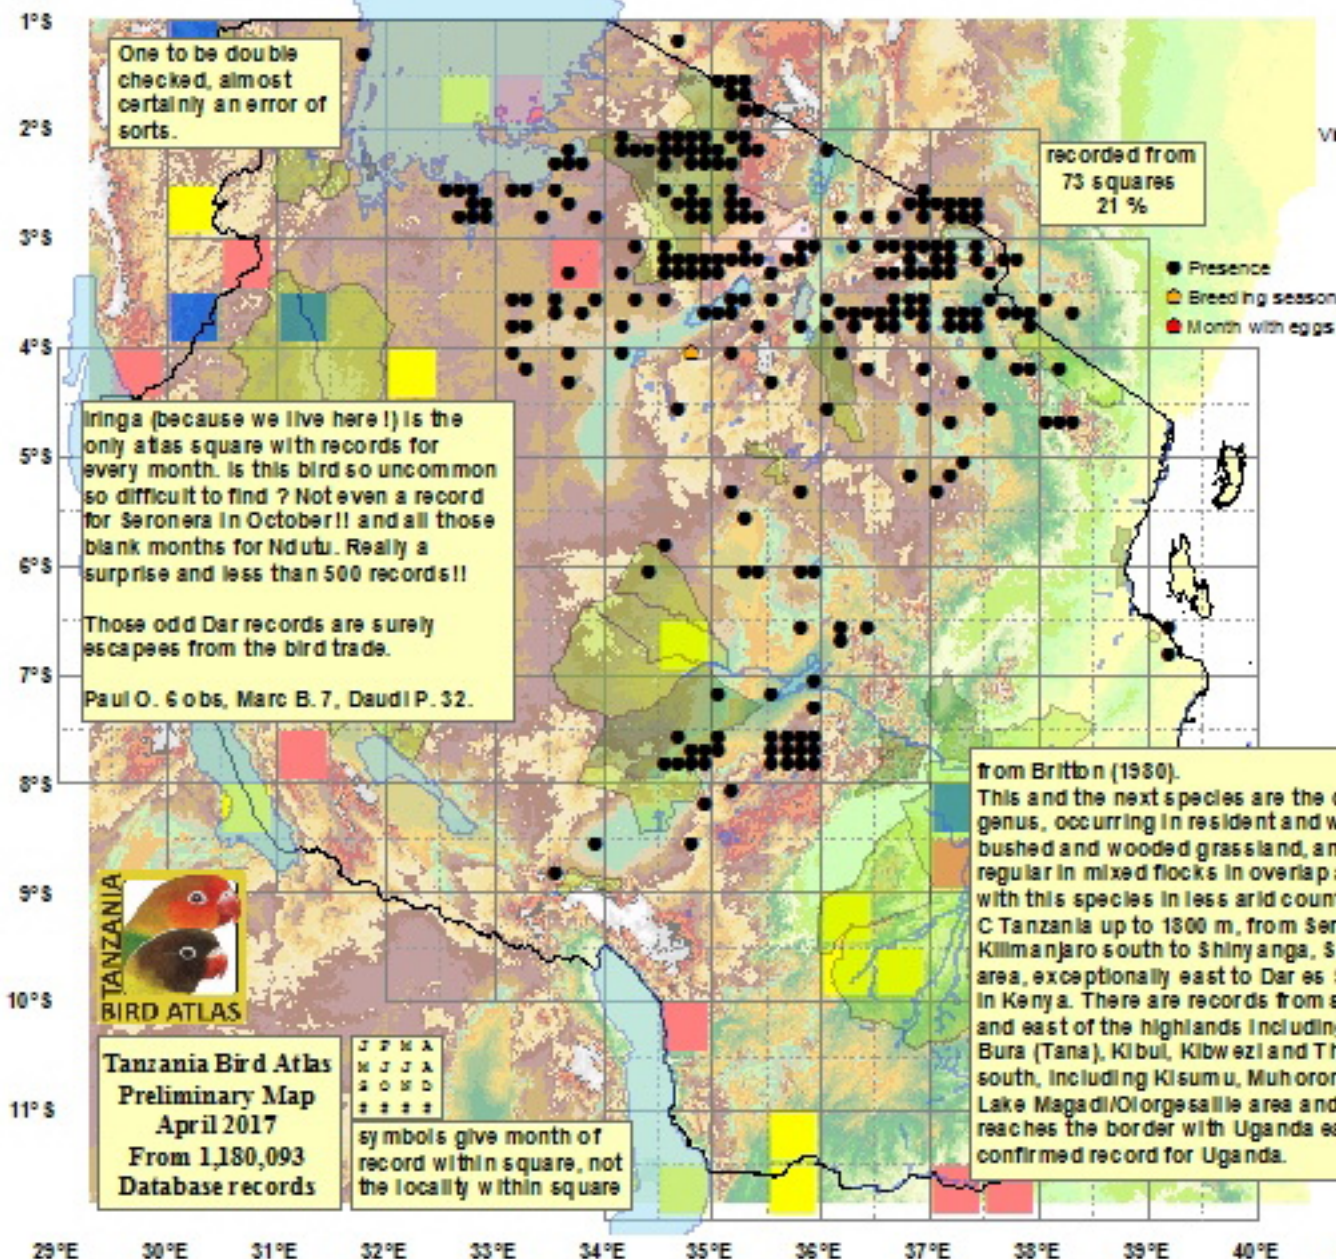

# Grey-headed Silverbill

*Odontospiza griseicapilla*

242 plots from 413 records

Virgin Yellow-vented Bulbul squares **4**

Single YvB month **13**

Two YvB months **18**

Seasonality  
presence vs eggs

January	41	-	-
February	35	-	-
March	30	1	-
April	25	-	-
May	26	-	-
June	43	-	-
July	50	-	-
August	48	-	-
September	28	-	-
October	27	-	-
November	27	-	-
December	32	-	-

29°E 30°E 31°E 32°E 33°E 34°E 35°E 36°E 37°E 38°E 39°E 40°E 41°E