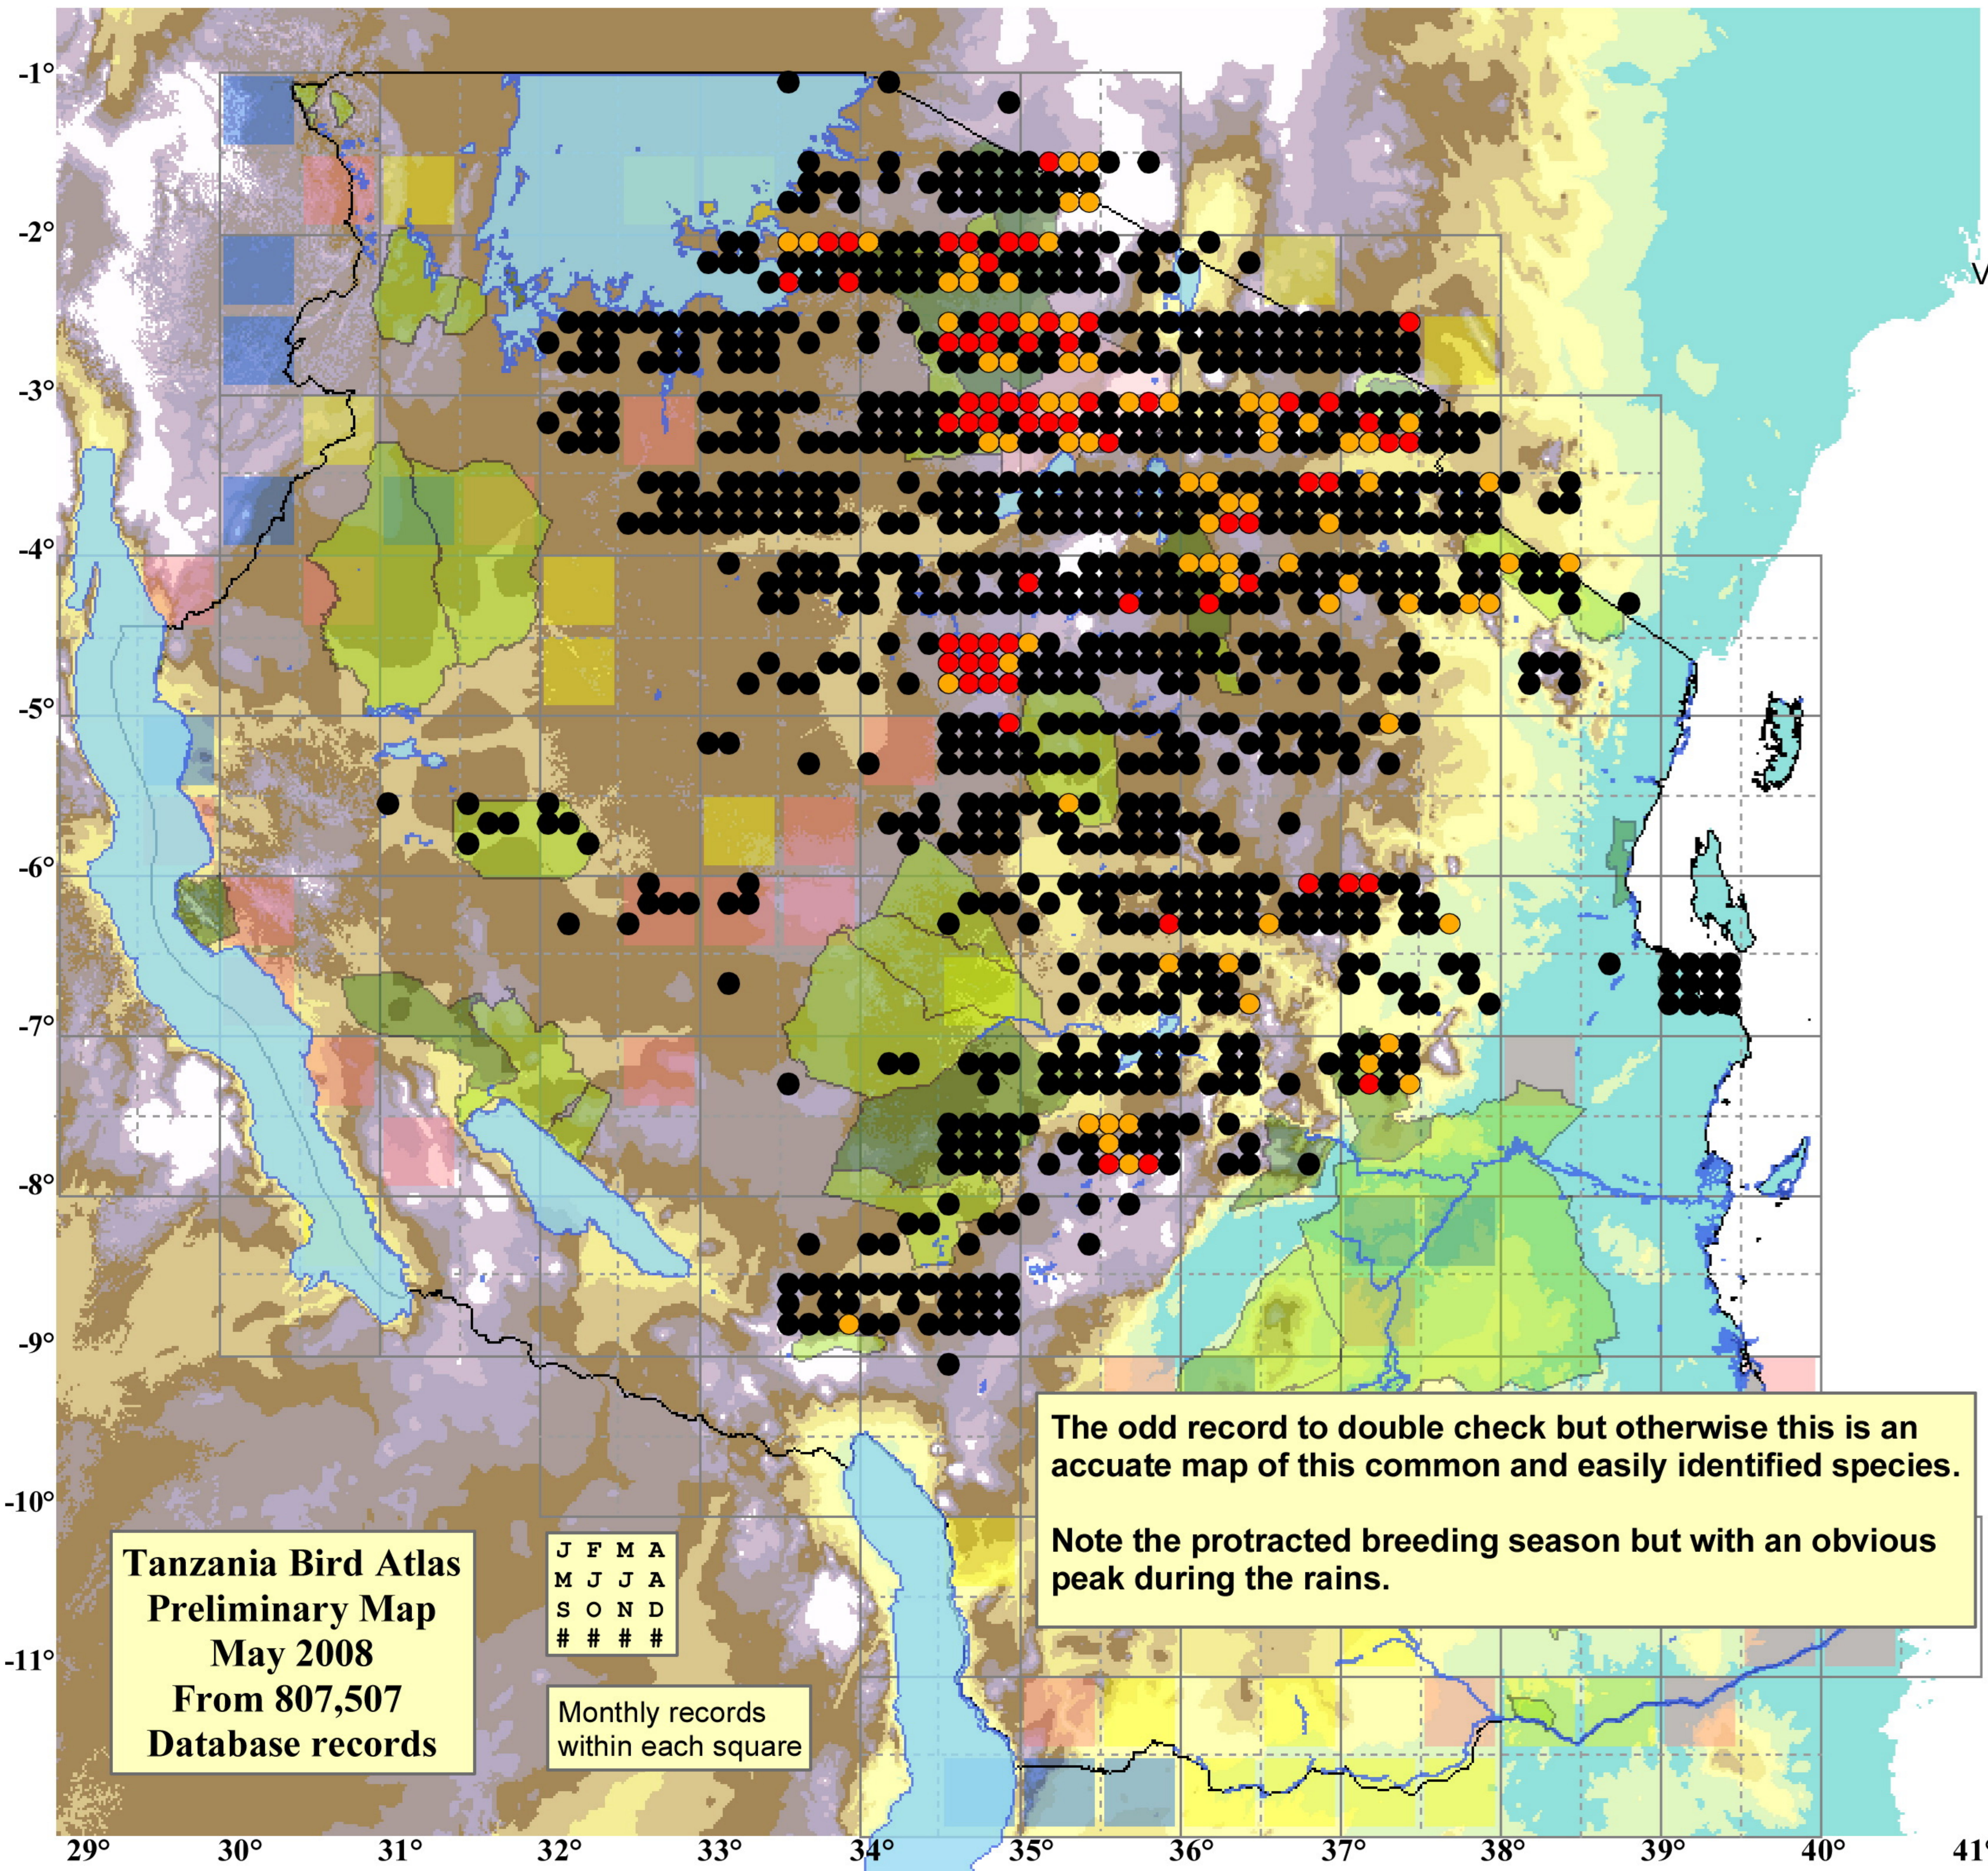

Superb Starling

Lamprotornis superbus

962 plots from 6,095 records

Virgin Yellow-vented Bulbul squares **13**

Single YvB month **25**

Two YvB months **28**

Seasonality

	presence	bs	eggs
January	590	17	10
February	587	16	11
March	378	19	12
April	346	16	16
May	568	6	10
June	665	9	8
July	597	3	6
August	499	3	1
September	287	6	3
October	460	7	5
November	357	10	7
December	521	29	10

Status

- Presence
- Breeding season
- Month with eggs

Elevation (m)

VALUE

- 1 - 300
- 300 - 500
- 500 - 700
- 700 - 900
- 900 - 1,100
- 1,100 - 1,300
- 1,300 - 1,500
- 1,500 - 1,700
- 1,700 - 1,900
- >1,900

The odd record to double check but otherwise this is an accurate map of this common and easily identified species.

Note the protracted breeding season but with an obvious peak during the rains.

Tanzania Bird Atlas
Preliminary Map
 May 2008
 From 807,507
 Database records

J	F	M	A
M	J	J	A
S	O	N	D
#	#	#	#

Monthly records within each square